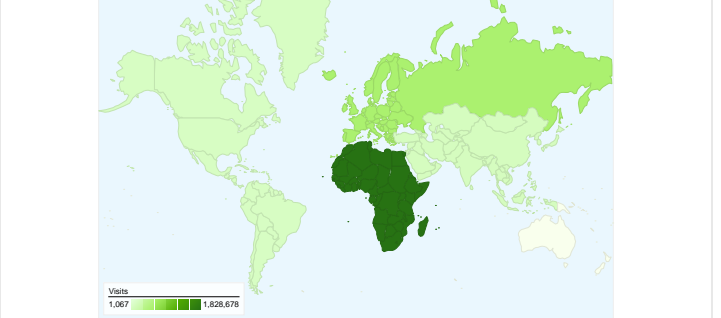

Site Usage

 2,595,444 Visits	 66.09% Bounce Rate
 5,704,491 Pageviews	 00:02:41 Avg. Time on Site
 2.20 Pages/Visit	 66.71% % New Visits

Traffic Sources Overview

Map Overlay world

Top Landing Pages

Page	Entrances	% visits
/	618,620	26.07%
/oujda-aljazeera-tv-live-	57,312	2.41%
/oujda-journal-fr.html	46,024	1.94%
/http://www.oujdacity.net/track.p	42,026	1.77%
/oujda-accueil-fr.html	31,943	1.35%

Network Location

Network Location	Visits	% visits
pop-orangers-adsl	535,440	20.63%
pop-soekarno-adsl	222,019	8.55%
wana corporate	172,833	6.66%
pop-anoual-adsl	126,295	4.87%
proxad / free sas	97,381	3.75%

Visitors Overview

Visitors
1,747,575

Search Engines

Source	Visits	% visits
google	1,846,105	96.29%
search	29,186	1.52%
yahoo	15,078	0.79%
bing	11,190	0.58%
live	4,251	0.22%

All traffic sources sent a total of 2,595,444 visits

2,595,444 visits came from 6 continents

Site Usage

Visits 2,595,444 % of Site Total: 100.00%	Pages/Visit 2.20 Site Avg: 2.20 (0.00%)	Avg. Time on Site 00:02:41 Site Avg: 00:02:41 (0.00%)	% New Visits 65.14% Site Avg: 66.71% (-2.34%)	Bounce Rate 66.09% Site Avg: 66.09% (0.00%)	
Continent	Visits	Pages/Visit	Avg. Time on Site	% New Visits	Bounce Rate
Africa	1,828,678	2.22	00:02:55	64.24%	64.15%
Europe	549,842	2.40	00:02:30	67.17%	65.31%
Asia	116,431	1.27	00:00:48	89.77%	88.28%
Americas	96,819	1.89	00:01:41	40.45%	79.88%
(not set)	2,607	1.49	00:01:26	77.41%	79.29%
Oceania	1,067	1.39	00:02:17	89.88%	84.16%