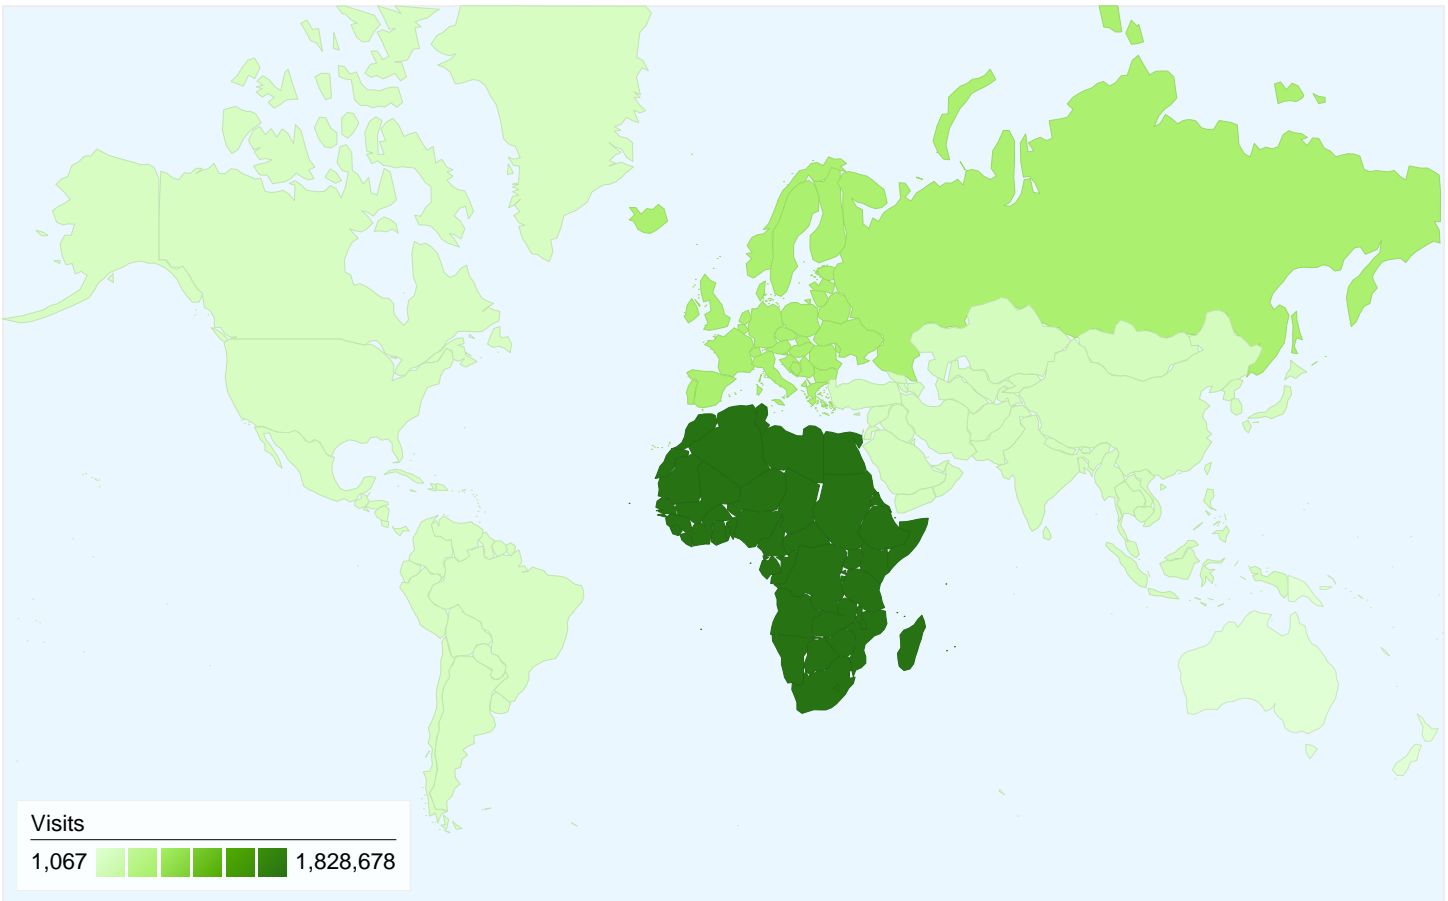

Visitors Overview

Visitors
1,747,575

Search Engines

Source	Visits	% visits
google	1,846,105	96.29%
search	29,186	1.52%
yahoo	15,078	0.79%
bing	11,190	0.58%
live	4,251	0.22%

All traffic sources sent a total of 2,595,444 visits

Top Traffic Sources

Sources	Visits	% visits
google (organic)	1,846,105	71.13%
(direct) ((none))	378,385	14.58%
oujdacity.net (referral)	75,865	2.92%
forum.oujdacity.net (referral)	57,027	2.20%
search (organic)	29,186	1.12%

1 - 10 of 70,445

1,747,575 people visited this site

2,595,444 Visits

1,747,575 Absolute Unique Visitors

5,704,491 Pageviews

2.20 Average Pageviews

00:02:41 Time on Site

66.09% Bounce Rate

2,595,444 visits came from 6 continents

Site Usage

Visits 2,595,444 % of Site Total: 100.00%	Pages/Visit 2.20 Site Avg: 2.20 (0.00%)	Avg. Time on Site 00:02:41 Site Avg: 00:02:41 (0.00%)	% New Visits 65.14% Site Avg: 66.71% (-2.34%)	Bounce Rate 66.09% Site Avg: 66.09% (0.00%)	
Continent	Visits	Pages/Visit	Avg. Time on Site	% New Visits	Bounce Rate
Africa	1,828,678	2.22	00:02:55	64.24%	64.15%
Europe	549,842	2.40	00:02:30	67.17%	65.31%
Asia	116,431	1.27	00:00:48	89.77%	88.28%
Americas	96,819	1.89	00:01:41	40.45%	79.88%
(not set)	2,607	1.49	00:01:26	77.41%	79.29%
Oceania	1,067	1.39	00:02:17	89.88%	84.16%