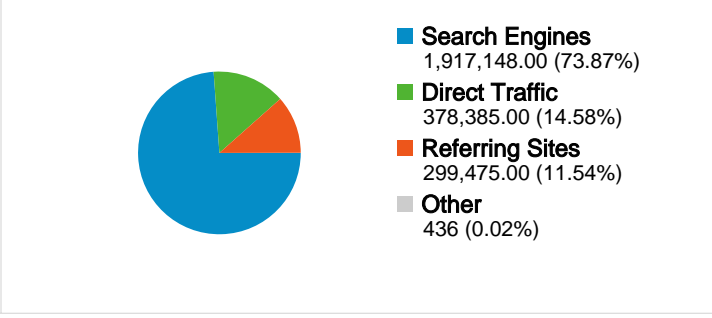

Traffic Sources Overview